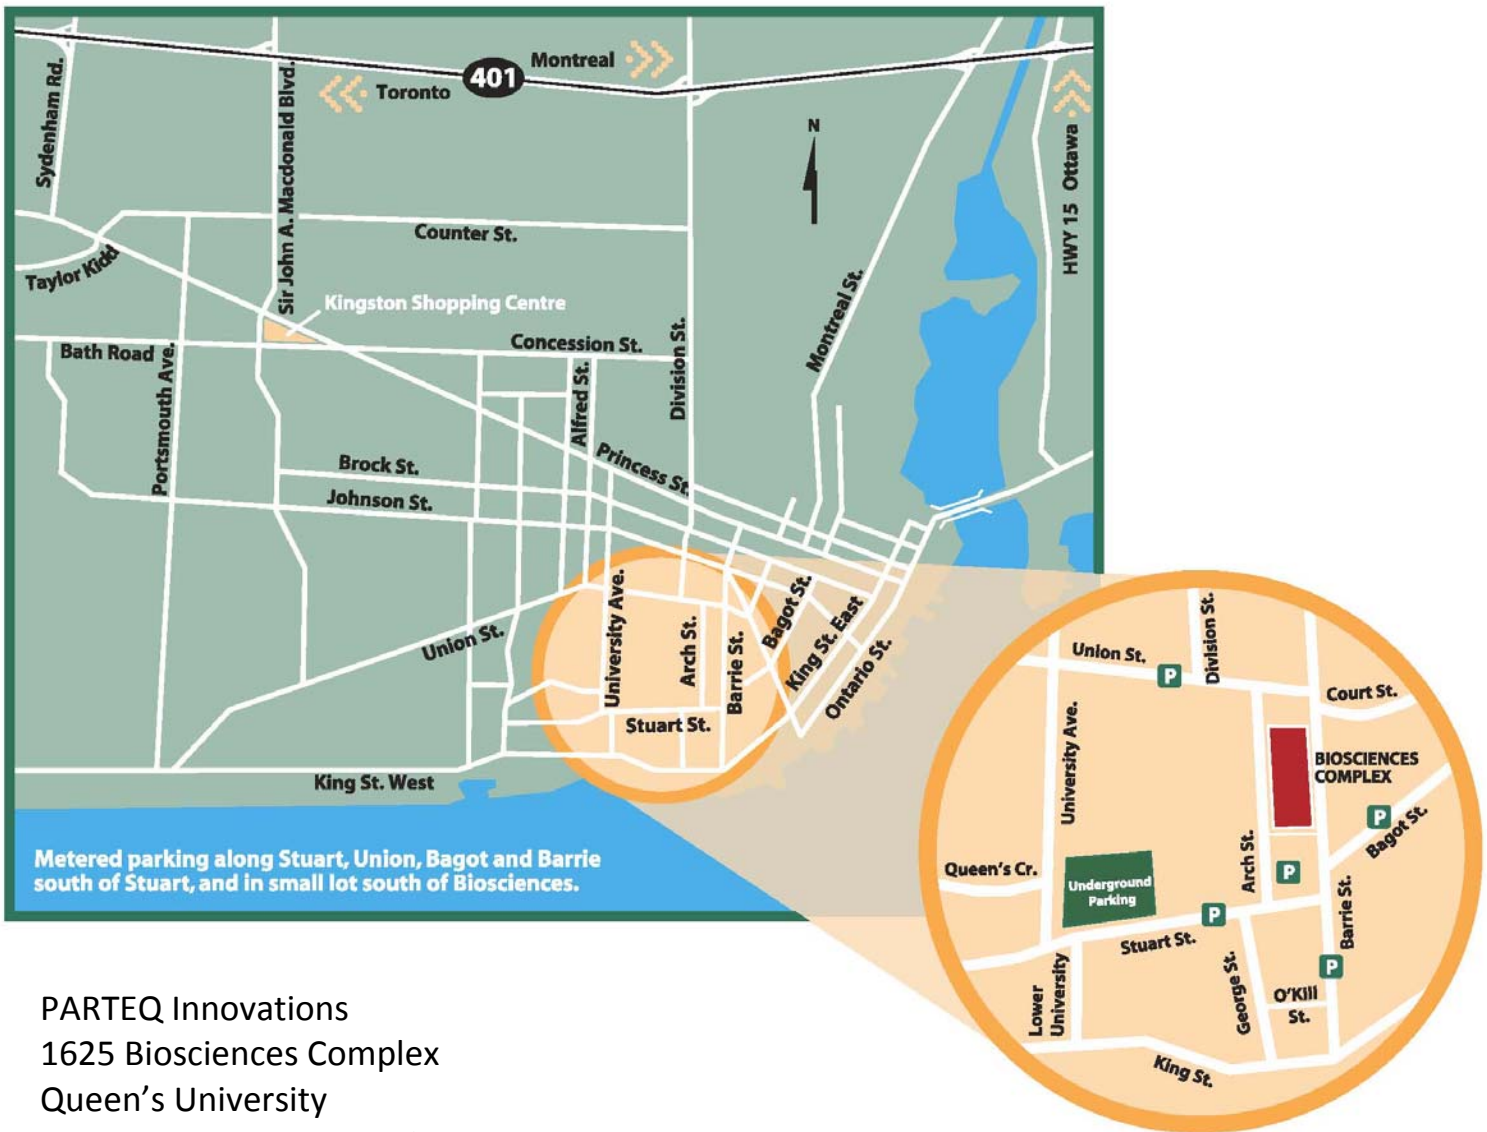

Directions to PARTEQ Innovations

PARTEQ Innovations
1625 Biosciences Complex
Queen's University
Kingston, Ontario, Canada K7L 3N6
P: 613. 533. 2342
www.parteqinnovations.com